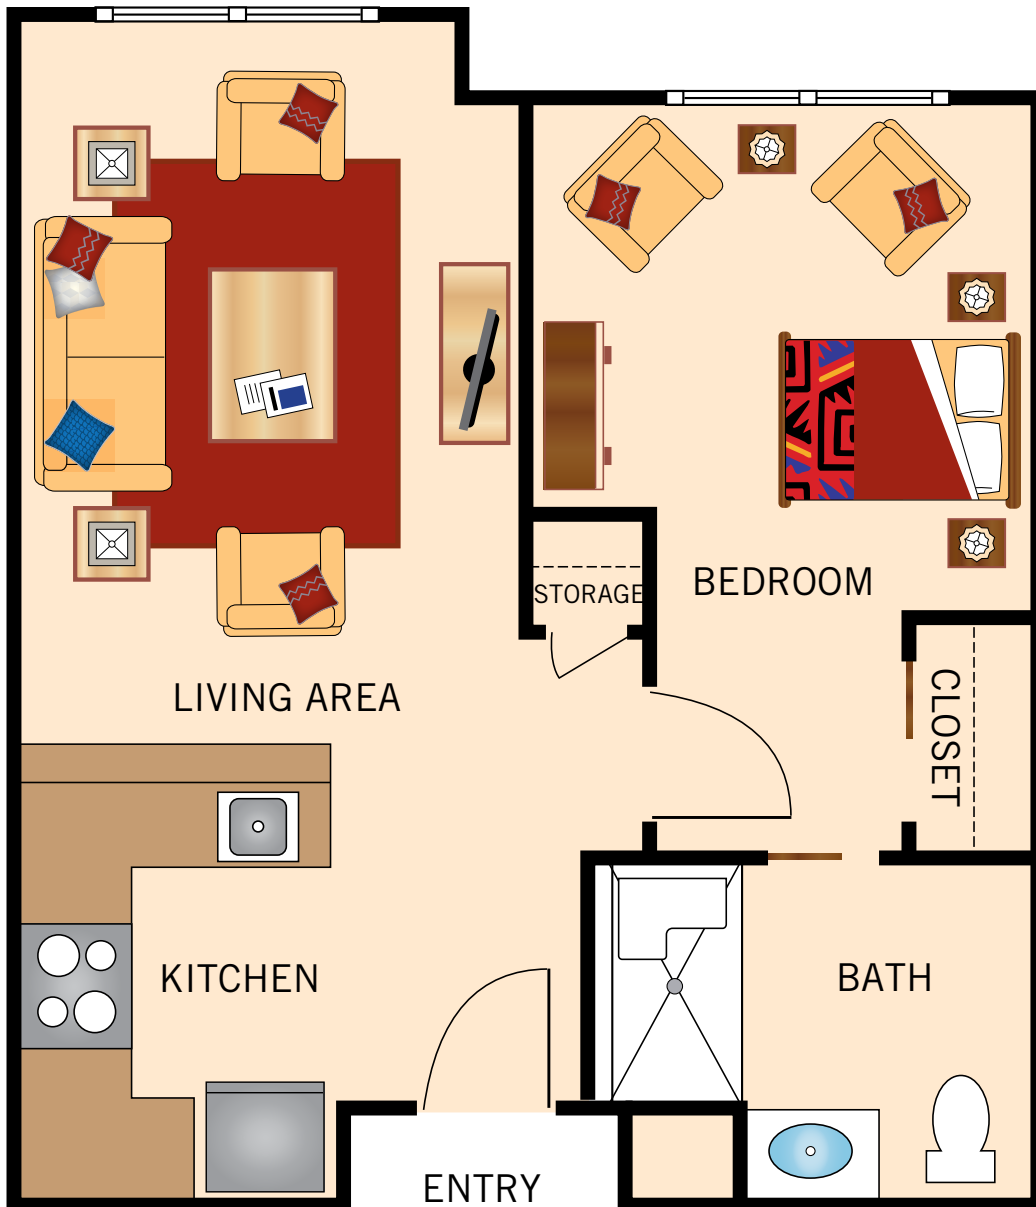

STUDIO

315 Square Feet

Floor plans are not to scale and are shown for comparative purposes only.
Actual apartment floor plans may have minor variations.

STUDIO DELUXE
350 Square Feet

Floor plans are not to scale and are shown for comparative purposes only.
Actual apartment floor plans may have minor variations.

ONE BEDROOM
470 Square Feet

Floor plans are not to scale and are shown for comparative purposes only.
Actual apartment floor plans may have minor variations.