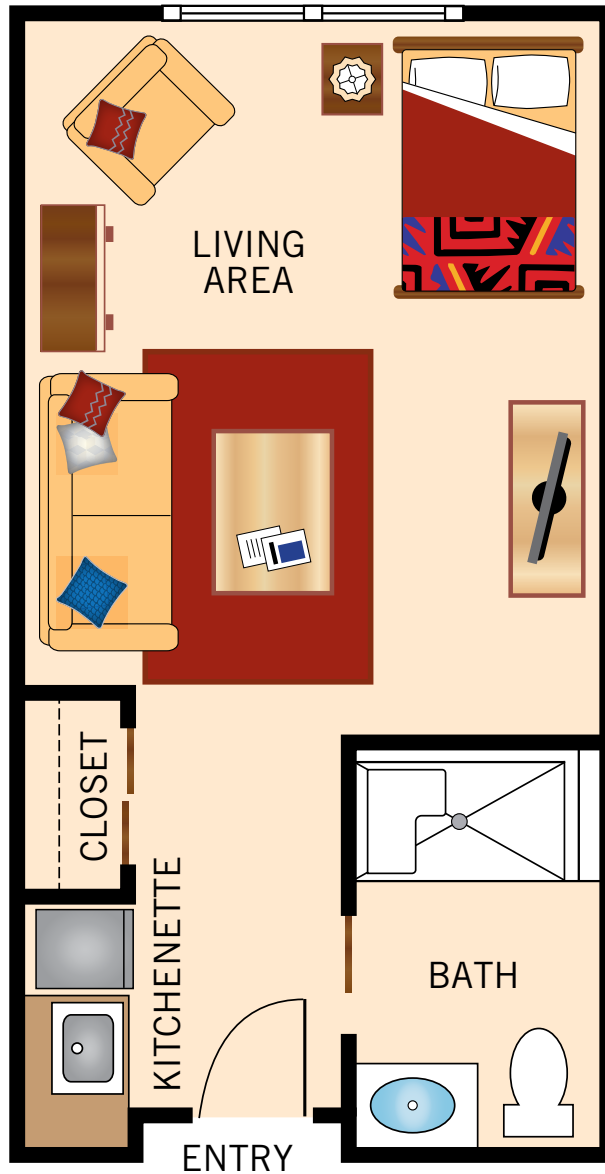

STUDIO

315 Square Feet

Floor plans are not to scale and are shown for comparative purposes only.
Actual apartment floor plans may have minor variations.

STUDIO DELUXE
350 Square Feet

Floor plans are not to scale and are shown for comparative purposes only.
Actual apartment floor plans may have minor variations.

ONE BEDROOM
470 Square Feet

Floor plans are not to scale and are shown for comparative purposes only.
Actual apartment floor plans may have minor variations.