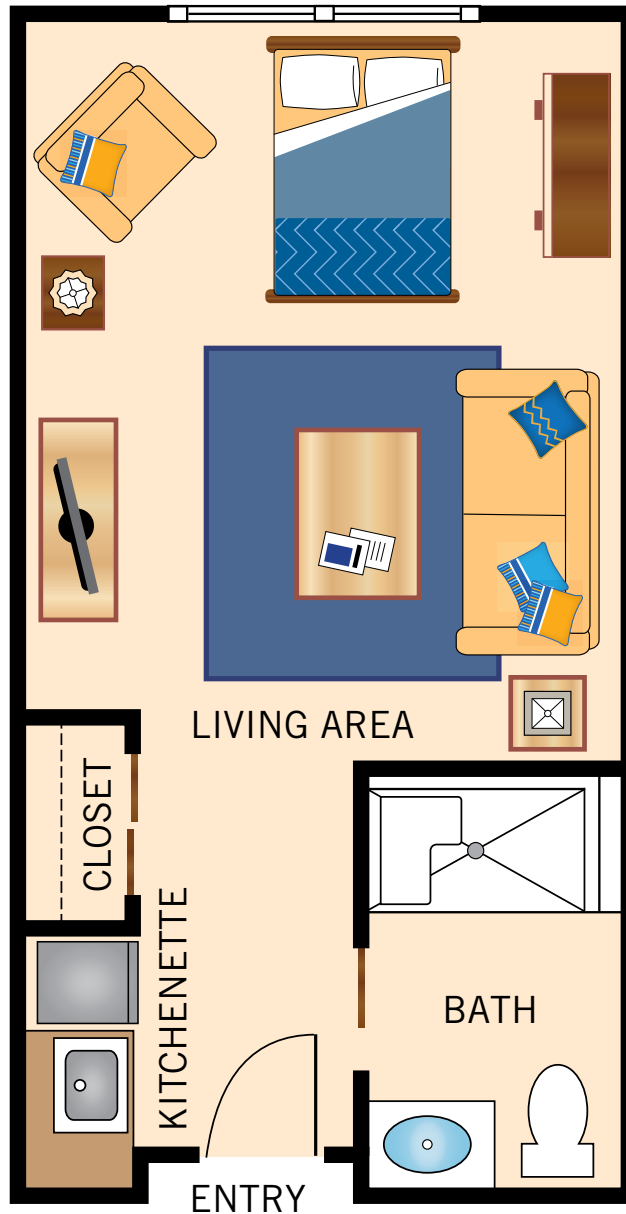

STUDIO

315 Square Feet

Floor plans are not to scale and are shown for comparative purposes only.
Actual apartment floor plans may have minor variations.

STUDIO DELUXE
350 Square Feet

Floor plans are not to scale and are shown for comparative purposes only.
Actual apartment floor plans may have minor variations.

ONE BEDROOM
470 Square Feet

Floor plans are not to scale and are shown for comparative purposes only.
Actual apartment floor plans may have minor variations.