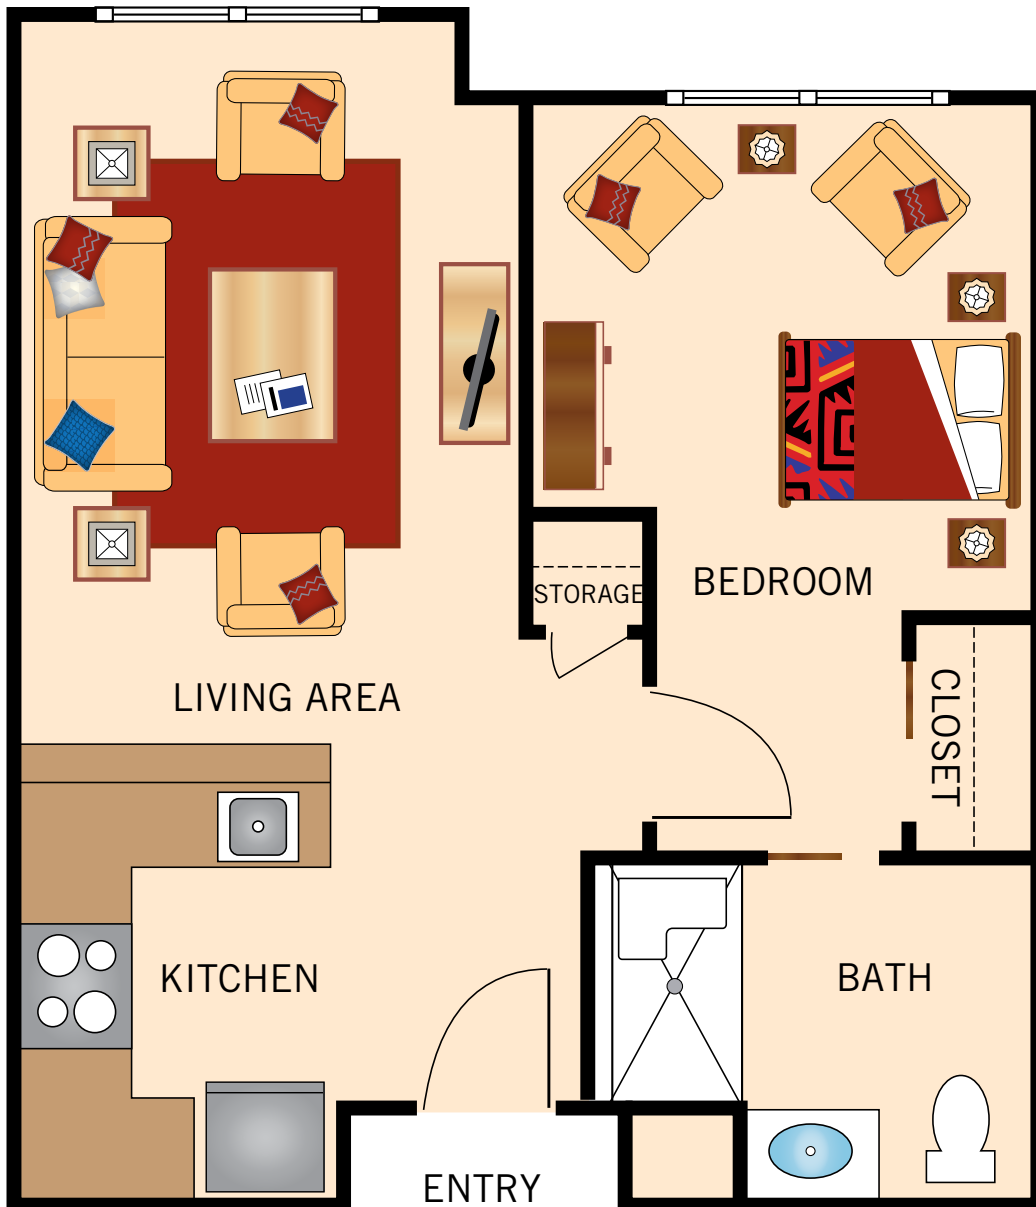

**STUDIO**

315 Square Feet

Floor plans are not to scale and are shown for comparative purposes only.  
Actual apartment floor plans may have minor variations.

**STUDIO DELUXE**  
350 Square Feet

Floor plans are not to scale and are shown for comparative purposes only.  
Actual apartment floor plans may have minor variations.

**ONE BEDROOM**  
470 Square Feet

Floor plans are not to scale and are shown for comparative purposes only.  
Actual apartment floor plans may have minor variations.

**STUDIO**

315 Square Feet

Floor plans are not to scale and are shown for comparative purposes only.  
Actual apartment floor plans may have minor variations.