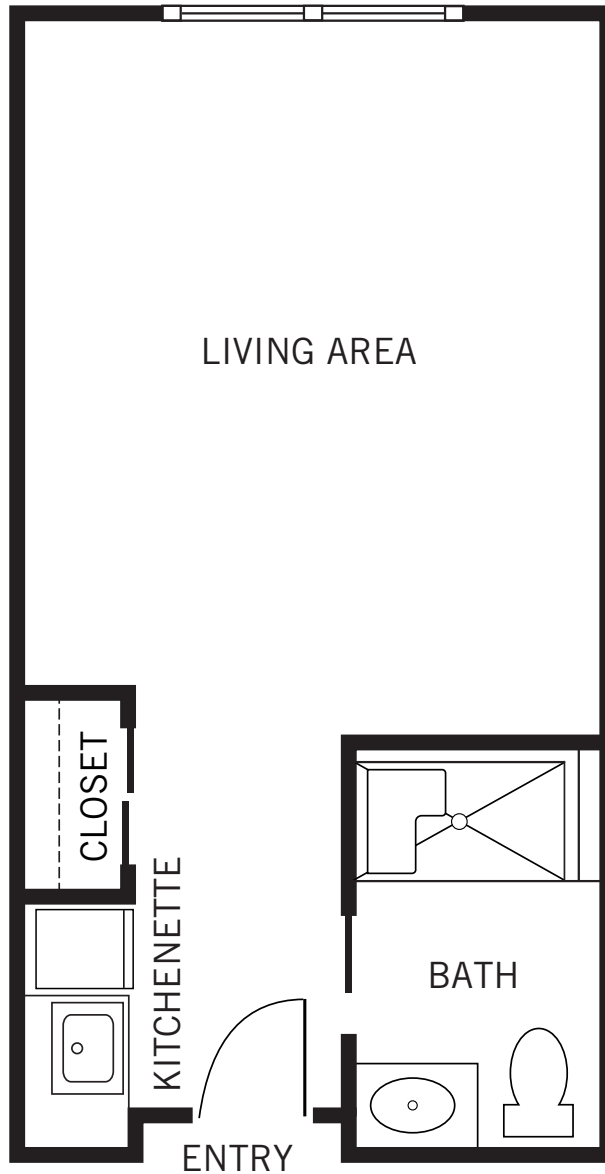

STUDIO

315 Square Feet

Floor plans are not to scale and are shown for comparative purposes only.
Actual apartment floor plans may have minor variations.

STUDIO DELUXE
350 Square Feet

Floor plans are not to scale and are shown for comparative purposes only.
Actual apartment floor plans may have minor variations.

ONE BEDROOM
470 Square Feet

Floor plans are not to scale and are shown for comparative purposes only.
Actual apartment floor plans may have minor variations.

STUDIO

315 Square Feet

Floor plans are not to scale and are shown for comparative purposes only.
Actual apartment floor plans may have minor variations.