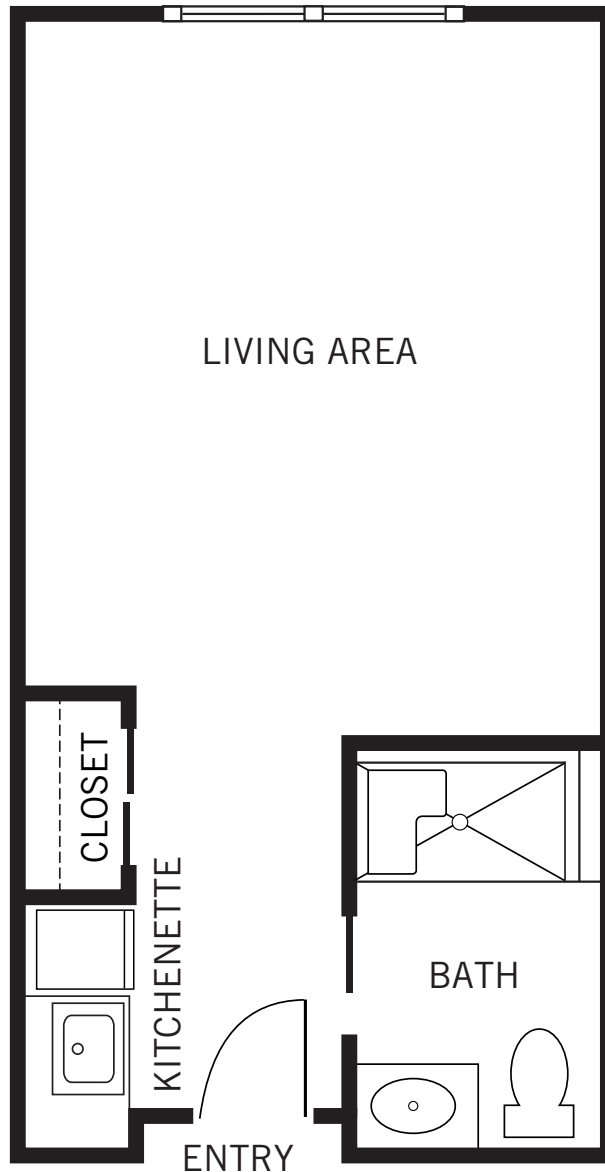

STUDIO

315 Square Feet

Floor plans are not to scale and are shown for comparative purposes only.
Actual apartment floor plans may have minor variations.

STUDIO DELUXE
350 Square Feet

Floor plans are not to scale and are shown for comparative purposes only.
Actual apartment floor plans may have minor variations.

ONE BEDROOM
470 Square Feet

Floor plans are not to scale and are shown for comparative purposes only.
Actual apartment floor plans may have minor variations.

STUDIO

315 Square Feet

Floor plans are not to scale and are shown for comparative purposes only.
Actual apartment floor plans may have minor variations.