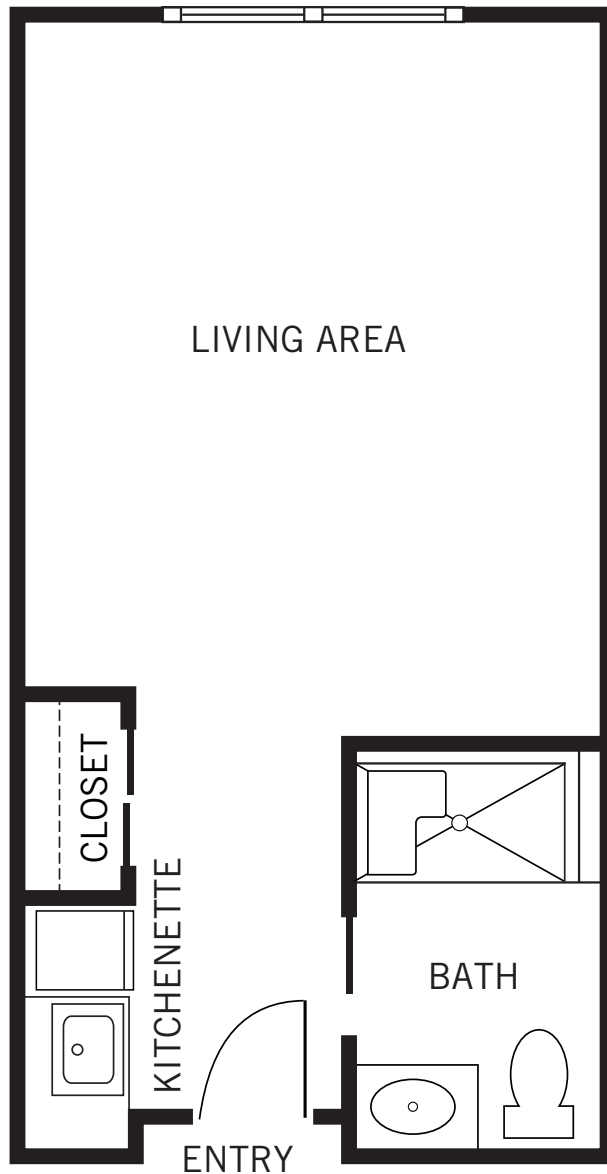

STUDIO

315 Square Feet

Floor plans are not to scale and are shown for comparative purposes only.
Actual apartment floor plans may have minor variations.

STUDIO DELUXE
350 Square Feet

Floor plans are not to scale and are shown for comparative purposes only.
Actual apartment floor plans may have minor variations.

ONE BEDROOM
470 Square Feet

Floor plans are not to scale and are shown for comparative purposes only.
Actual apartment floor plans may have minor variations.

STUDIO

315 Square Feet

Floor plans are not to scale and are shown for comparative purposes only.
Actual apartment floor plans may have minor variations.