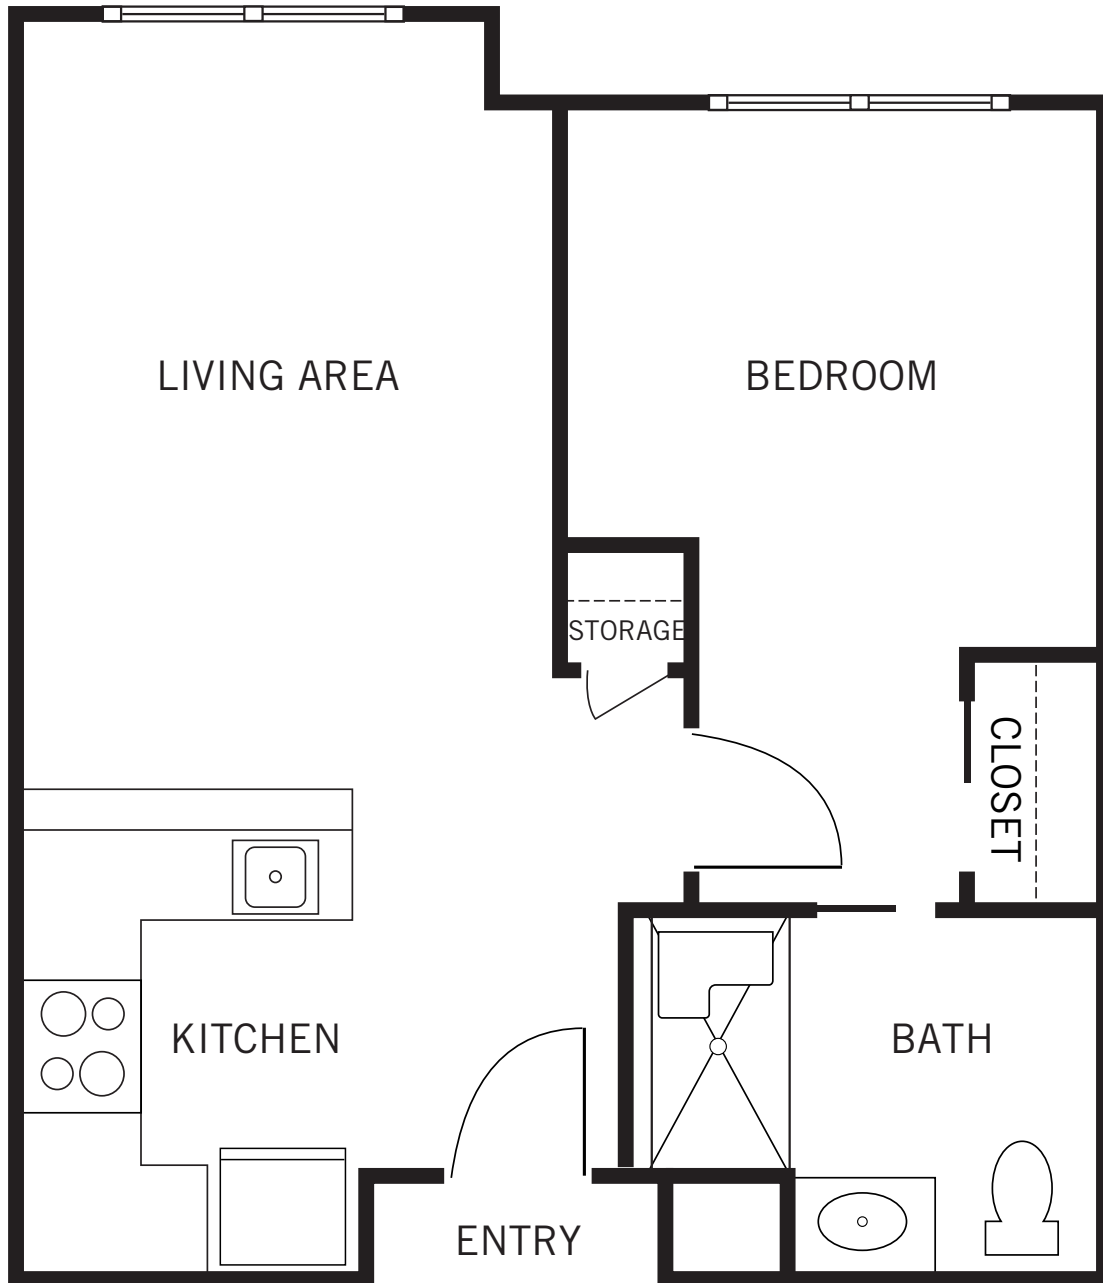

STUDIO

315 Square Feet

Floor plans are not to scale and are shown for comparative purposes only.
Actual apartment floor plans may have minor variations.

STUDIO DELUXE
350 Square Feet

Floor plans are not to scale and are shown for comparative purposes only.
Actual apartment floor plans may have minor variations.

ONE BEDROOM
470 Square Feet

Floor plans are not to scale and are shown for comparative purposes only.
Actual apartment floor plans may have minor variations.

STUDIO

315 Square Feet

Floor plans are not to scale and are shown for comparative purposes only.
Actual apartment floor plans may have minor variations.